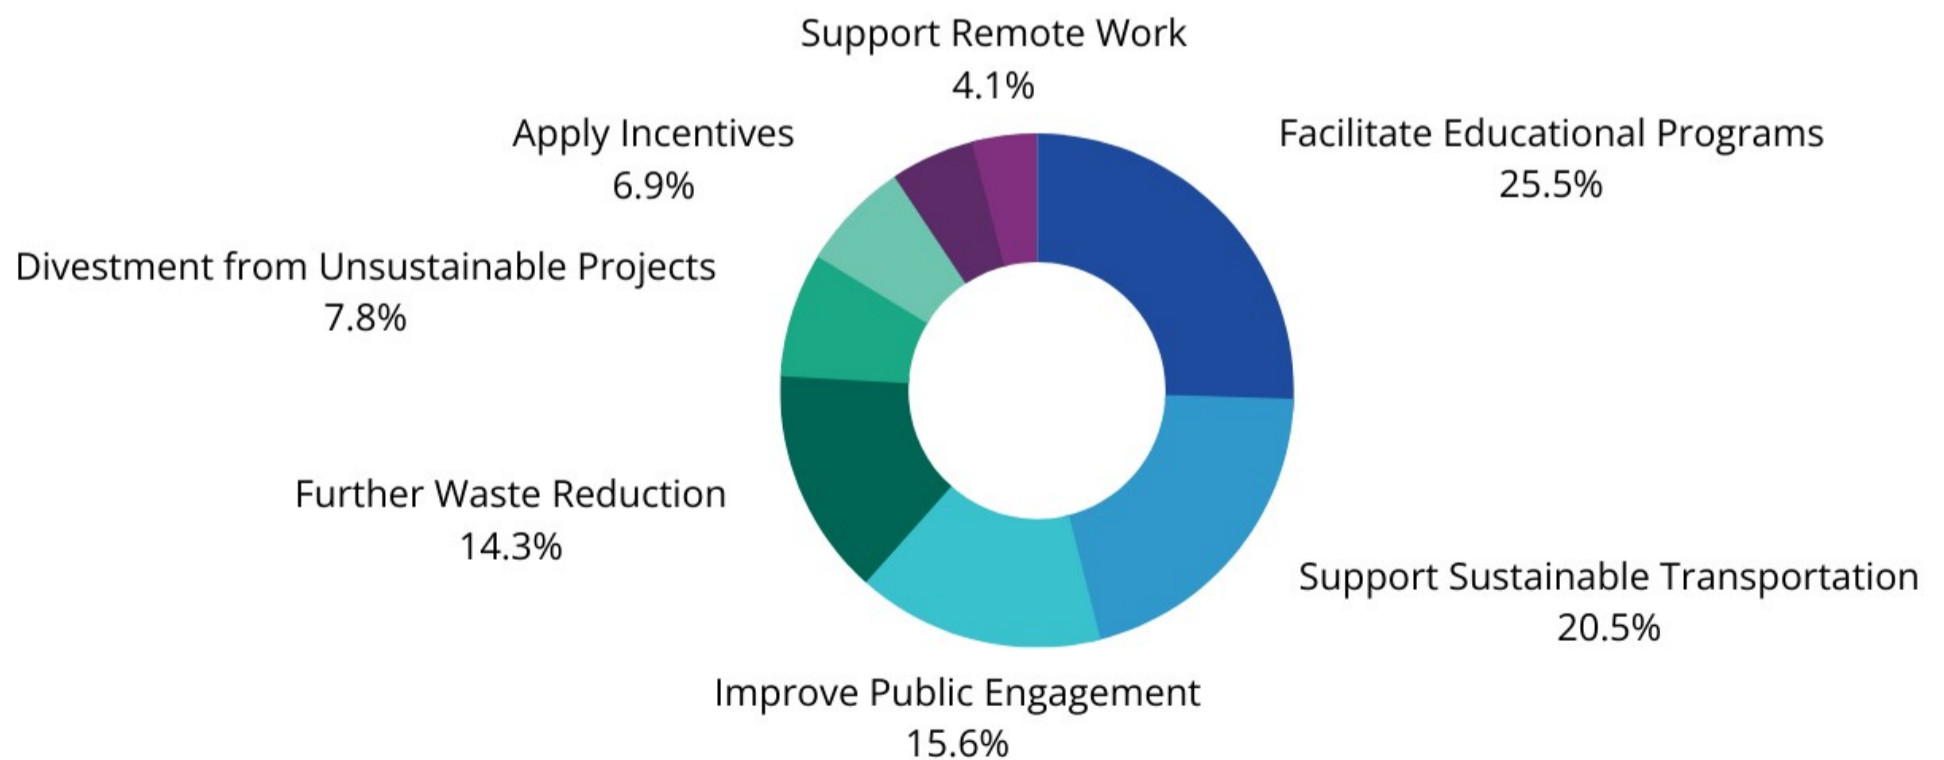

Dalhousie's sustainability initiatives could be improved with these seven suggestions compiled from 1502 responses from: 713 students, 115 faculty members, 299 staff, three (3) alumni, and nine (9) others.