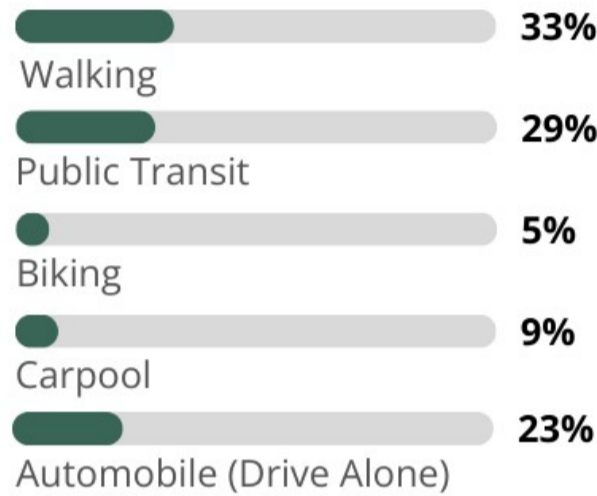

TRANSPORTATION SUSTAINABILITY REPORT

OFFICE OF SUSTAINABILITY

2022-2023

How does our community commute to and from Dalhousie?

82%

Use Sustainable Transport

On Halifax campuses and 38% on Agriculture campus. All campus transportation methods, excluding single-occupancy vehicles, are considered sustainable.